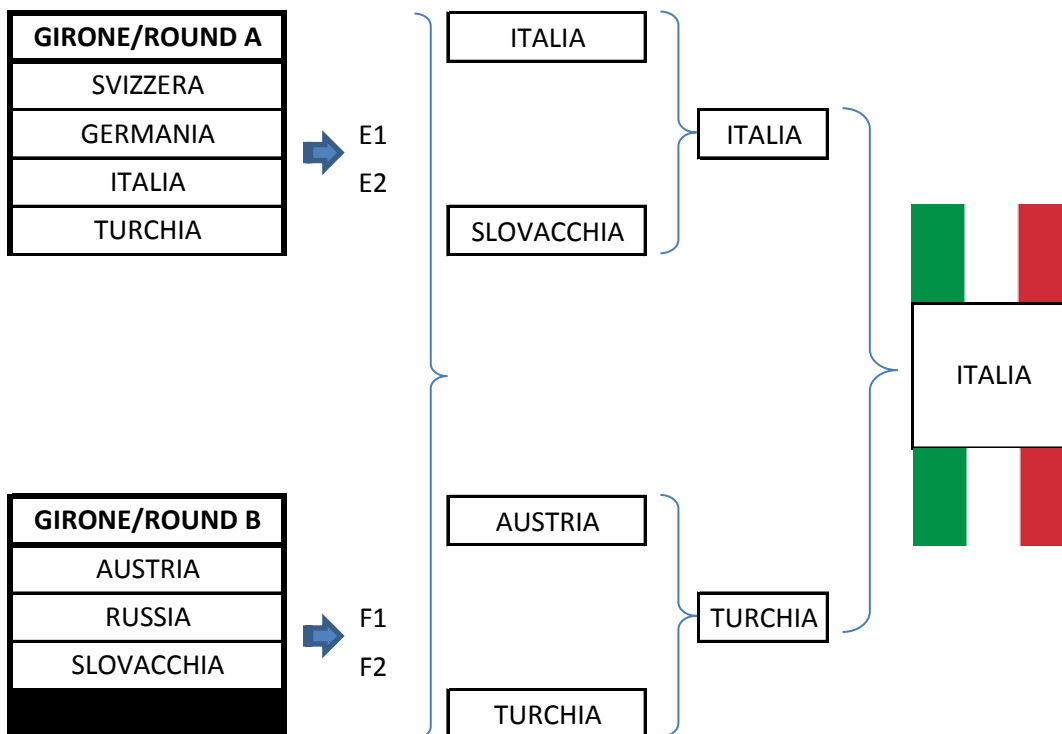

## DOUBLE WOMEN JUNIOR CHAMPIONSHIP SCHEME FOR 7 TEAMS

GIRONI / ROUNDS

SEMIFINAL

FINAL

TOTALE 11 PARTITE  
TOTAL OF 11 MATCHES

COMMISSIONE TECNICA CER  
ALESSANDRO MORANI