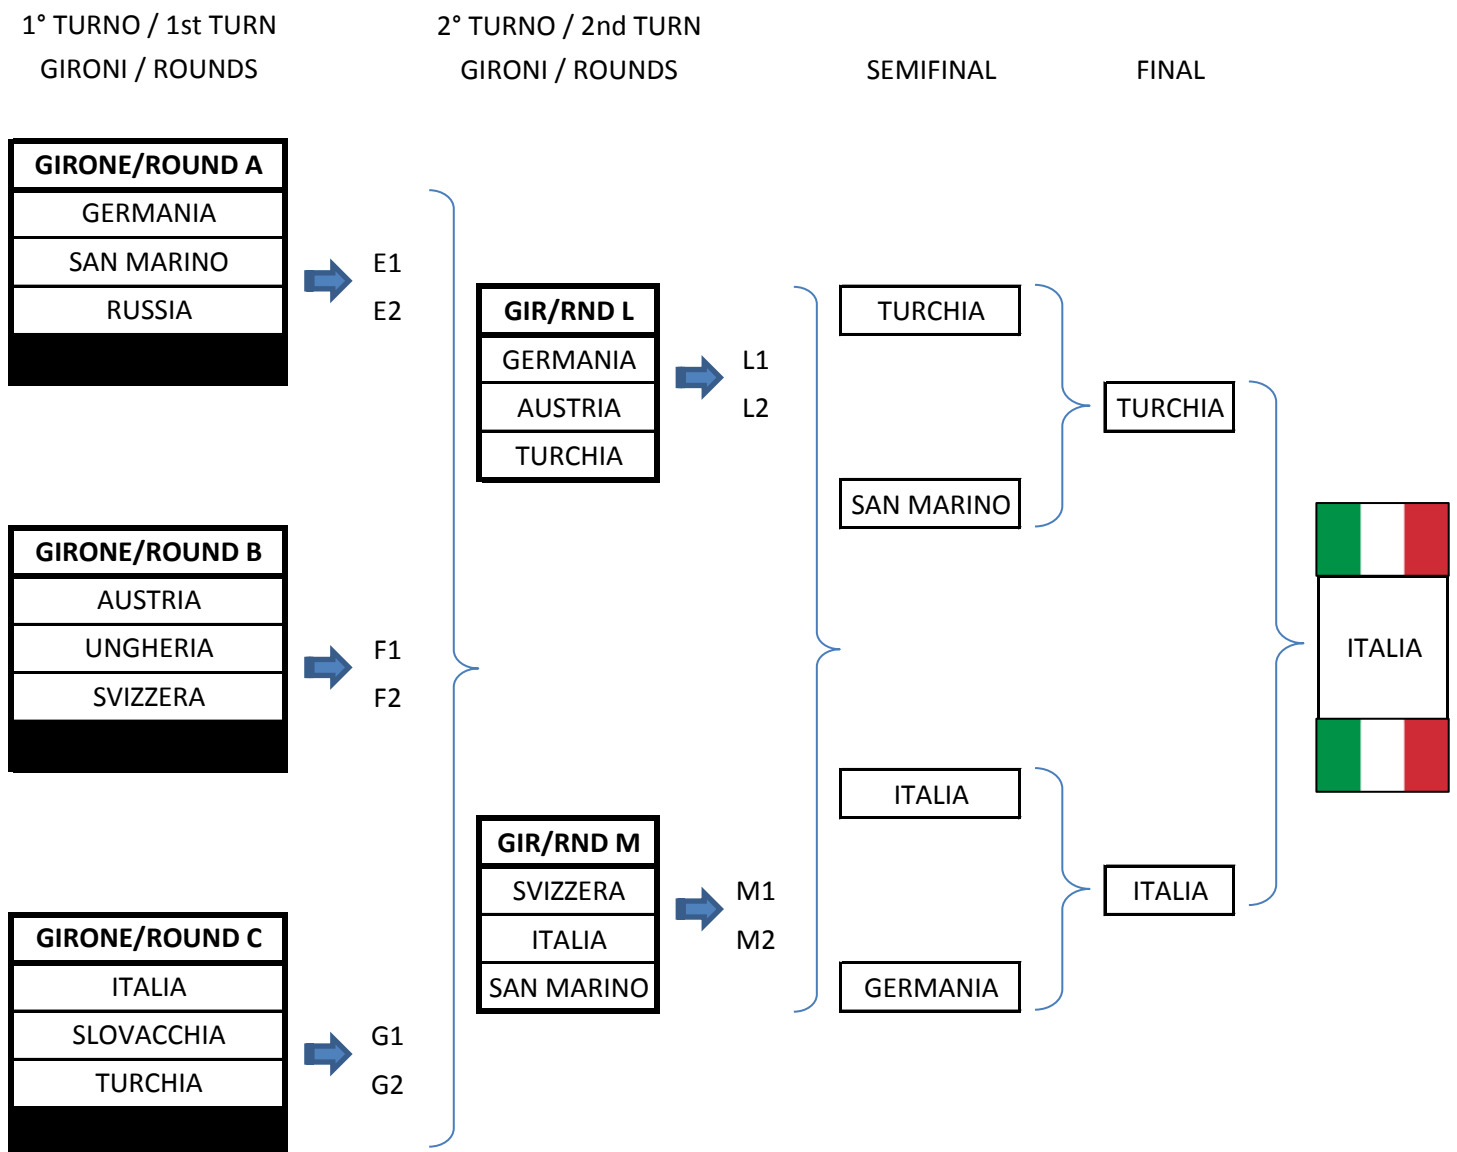

**EUROPEAN CONFEDERATION RAFFA**  
5° European Bocce Championship for Men - Single  
1° European Bocce Championship for Men - Double  
5° European Bocce Championship for Women - Single  
1° European Bocce Championship for Women - Double  
1° European Bocce Championship for Mixed - Double

## SCHEMA CAMPIONATO COPPIA FEMMINILE DOUBLE WOMEN CHAMPIONSHIP SCHEME

TOTALE 18 PARTITE  
TOTAL OF 18 MATCHES

COMMISSIONE TECNICA CER